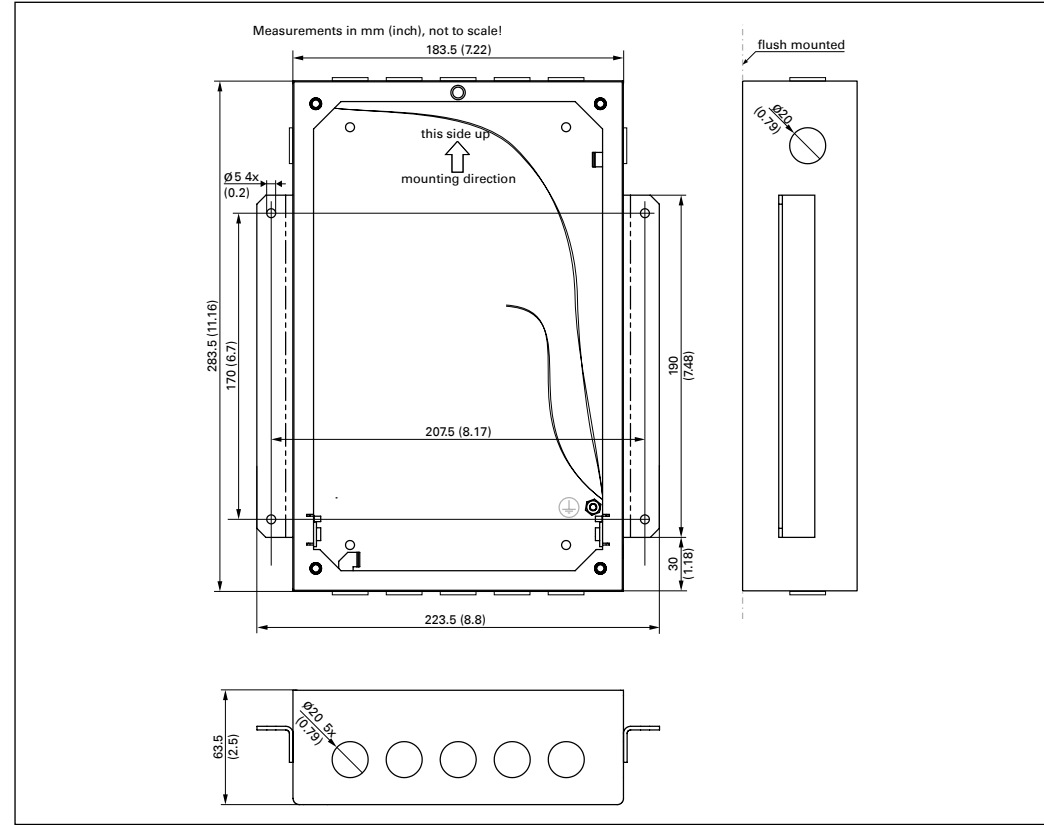

For the latest software and documentation, visit: www.commend.com

Keep this description in safe custody.

Flush mount box UP 030

Dimensions

Mounting instruction

Do not remove plaster cover until the flush mount box is mounted.