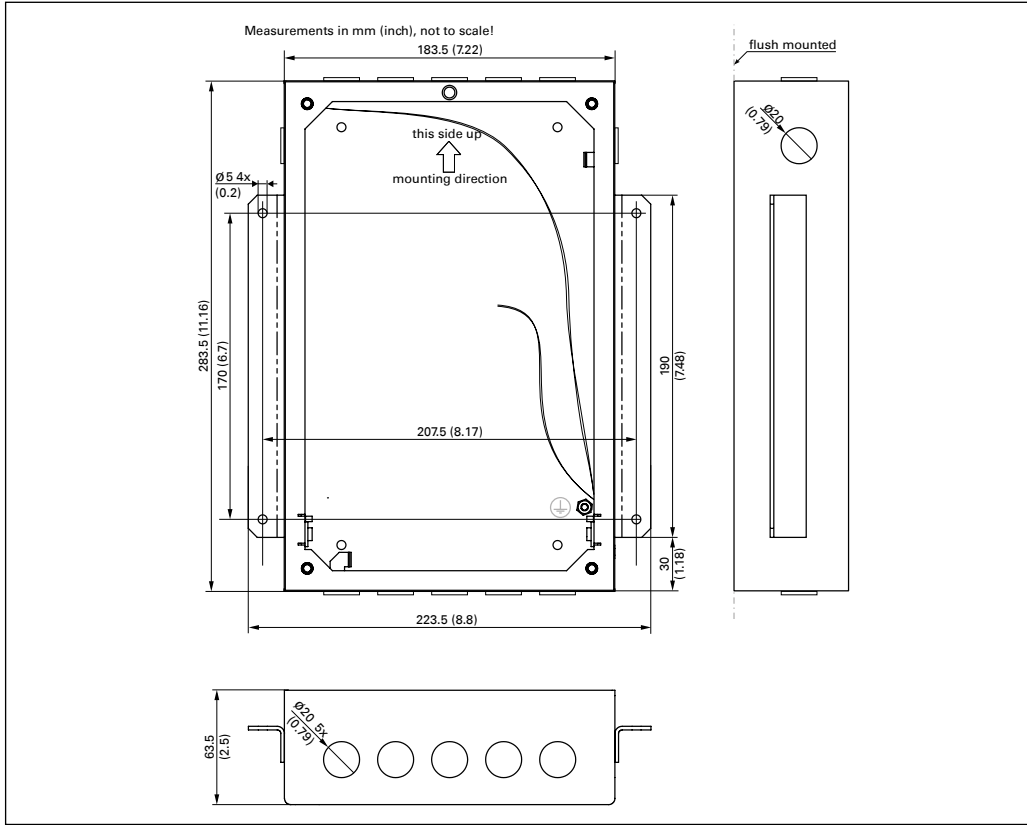

Flush mount box UP 030

Dimensions

Mounting instruction

Do not remove plaster cover until the flush mount box is mounted.

Safety instruction

This device shall be installed or replaced by trained and qualified personnel only.